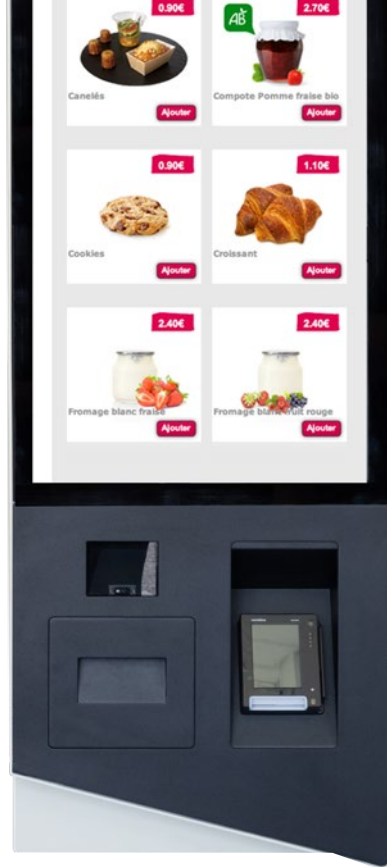

KOMET

Fast Food Services Kiosk

Wall-mounted or freestanding kiosk

KOMET is an interactive multifunctional kiosk developed by AURES for the fast food industry. Available as a wall mounted or freestanding model, its design is particularly adapted to the food service sector, e.g. takeaways, fast food etc.

KOMET integrates a 27" YUNO touch system available in portrait mode, an ODP 444 thermal receipt printer and a payment terminal.

This kiosk allows customers to book and order, click and collect, buy and pay; queue management, loyalty cards and promotional operations are also processed.

KOMET

- Wall-mounted or freestanding kiosk
- Portrait mode touch screen (YUNO 27" touch system)
- PCAP multi-touch panel
- 3 processors to choose from: J1900, i3, i5
- 128 GB 2.5" SSD
- 4 GB of memory as standard, expandable to 8 GB
- Autonomous or centralised payment terminal
- ODP 444 thermal receipt printer

INPUTS/OUTPUTS

Serial ports	4 ports (+ power supply 5/12 V for COM3 / COM4)
USB	5 x USB 2.0 + 1 x USB 3.0 (J1900 version) 4 x USB 2.0 + 2 USB 3.0 (i5 & i3 versions)
LAN	10/100/1000 Base-T
Audio	Internal loudspeaker, headphones / microphone jack